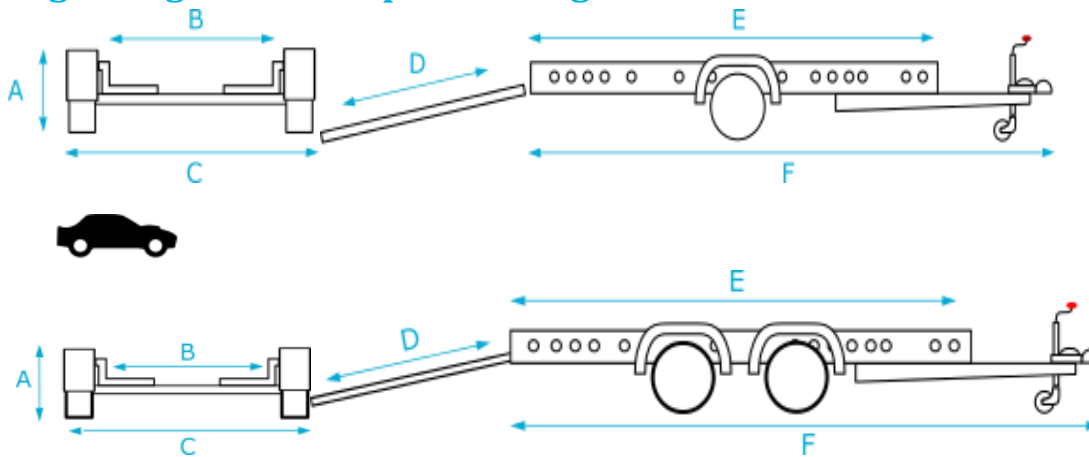

## Lightweight car transporters single and twin axles

Lightweight car transporter range														
This trailer is ideal for cars up to 1500kg with options of twin or single braked axle														
The Lightweight range is ideal for transporting small lightweight vehicles and is commonly used by motor sport enthusiasts.														
Model	Bed Dimensions B, E	Load	Gross	Wheel size	O/A width C	O/A length F	Loading angle	Mudguard height A	Gap between runways	Ramp length D	Price ex VAT			
	In feet and inches	kg	kg	number	inches	mm	mm	degree	mm	mm	mm	mm	mm	
LWT-010	8' x 5'5" for Smart cars	2440 x 1650	980	1300	1	12	2170	3650	8	620	870	1520	£1,437	
LWT-011	8'x5'7" for Smart cars	2440 x 1700	980	1300	1	12	2230	3700	8	620	875	1520	£1,437	
LWT-020	8'8"x5'5" for Smart cars	2640 x 1650	980	1300	1	12	2170	3850	8	620	870	1520	£1,437	
LWT-021	8'8"x5'7" for smart cars	2640 x 1700	980	1300	1	12	2230	3700	8	620	875	1520	£1,437	
LWT-030	10'x5'5"	3050 x 1650	970	1300	1	12	2170	4245	8	620	870	1920	£1,503	
LWT-031	10'x5'7"	3050 x 1700	960	1300	1	12	2230	4295	8	620	875	1920	£1,503	
LWT-032	10'x6'1"	3050 x 1850	960	1300	1	12	2300	4345	8	620	975	1920	£1,503	
LWT-040	11'x5'5"	3350 x 1650	950	1300	1	12	2170	4625	8	620	870	1920	£1,628	
LWT-041	11'x5'7"	3350 x 1700	950	1300	1	12	2230	4670	8	620	875	1920	£1,628	
LWT-042	11'x6'1"	3350 x 1850	950	1300	1	12	2300	4725	8	620	975	1920	£1,628	
LWT-050	11'x5'5"	3350 x 1650	1200	1600	2	10	2170	4625	8	560	870	1920	£1,804	
LWT-051	11'x5'7"	3350 x 1700	1200	1600	2	10	2230	4670	8	560	875	1920	£1,804	
LWT-052	11'x6'1"	3350 x 1850	1200	1600	2	10	2300	4725	8	560	975	1920	£1,804	
LWT-060	12'x5'5"	3660 x 1650	930	1300	1	12	2170	4925	8	620	870	1920	£1,672	
LWT-061	12'x5'7"	3660 x 1700	940	1300	1	12	2230	4970	8	620	875	1920	£1,672	
LWT-062	12'x6'1"	3660 x 1850	940	1300	1	12	2300	5025	8	620	975	1920	£1,672	
LWT-070	12'x5'5"	3660 x 1650	1200	1600	2	10	2170	4925	8	560	870	1920	£1,815	
LWT-071	12'x5'7"	3660 x 1700	1200	1600	2	10	2230	4970	8	560	875	1920	£1,815	
LWT-072	12'x6'1"	3660 x 1850	1200	1600	2	10	2300	5025	8	560	975	1920	£1,815	
LWT-073	12'x6'1"	3660 x 1850	1500	2000	2	12	2300	5025	8	620	975	1920	£1,947	
LWT-080	13'x5'5"	3960 x 1650	930	1300	1	12	2170	5215	8	620	870	1920	£1,716	
LWT-081	13'x5'7"	3960 x 1700	930	1300	1	12	2230	5260	8	620	875	1920	£1,716	
LWT-082	13'x6'1"	3960 x 1850	950	1300	1	12	2300	5315	8	620	975	1920	£1,716	
LWT-090	13'x5'5"	3960 x 1650	1200	1600	2	10	2170	5215	8	560	870	1920	£1,859	
LWT-091	13'x5'7"	3960 x 1700	1200	1600	2	10	2230	5260	8	560	875	1920	£1,859	
LWT-092	13'x6'1"	3960 x 1850	1200	1600	2	10	2300	5315	8	560	975	1920	£1,859	
LWT-093	13'x6'1"	3960 x 1850	1500	2000	2	12	2300	5315	8	620	975	1920	£1,969	
LWT-100	14'x5'5"	4270 x 1650	1200	1600	2	10	2170	5574	8	560	870	1920	£2,031	
LWT-101	14'x5'7"	4270 x 1700	1200	1600	2	10	2230	5619	8	560	875	1920	£2,031	
LWT-102	14'x6'1"	4270 x 1850	1200	1600	2	10	2300	5674	8	560	975	1920	£2,031	
LWT-103	14'x6'1"	4270 x 1850	1500	2000	2	12	2300	5674	8	620	975	1920	£2,090	
Part number	List of optional extras for Lightweight trailers													
OP001	Centre deck kit (wood)													£190
OP003	Secure hitch lock AL-KO red(available for trailers up to 2000kg)													£120
OP004	Secure hitch lock AL-KO or SAS silver(available for trailers up to 2000kg)													£90
OP006	Jerry can/fuel box (2 can)													£92
OP007	Jerry can/fuel box (3 can)													£120
OP008	Jerry can/fuel box (4 can)													£140
OP009	Side mounted strap box													£82
OP014	Set of medium duty straps with loops 1000kg													£72
OP015	Set of heavy duty straps with loops 2000kg													£88
OP016	Tyre rack (adjustable)													£249
OP017	Wheel chocks (set of two)													£45
OP018	Manual strap winch (lightweight duty)													£97
OP019	Manual 2 speed 2500lb winch with 6mm x8m wire													£157
OP020	Manual single speed winch 3200lb with 6mm x8m wire													£197
OP023	Wheel clamp SAS													£90